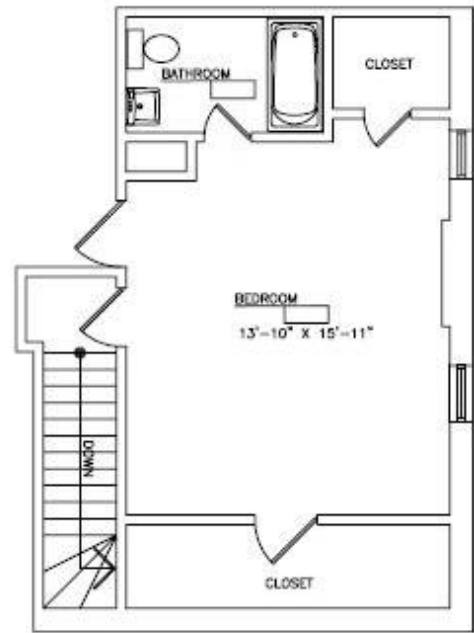

# College Arms Apartment Floor Plan---Apt. D5, D6

731 SOUTH HIGH STR  
WEST CHESTER, PENNSYLV

FIRST FLOOR

THIRD FLOOR  
STAIR LANDING

SECOND FLOOR