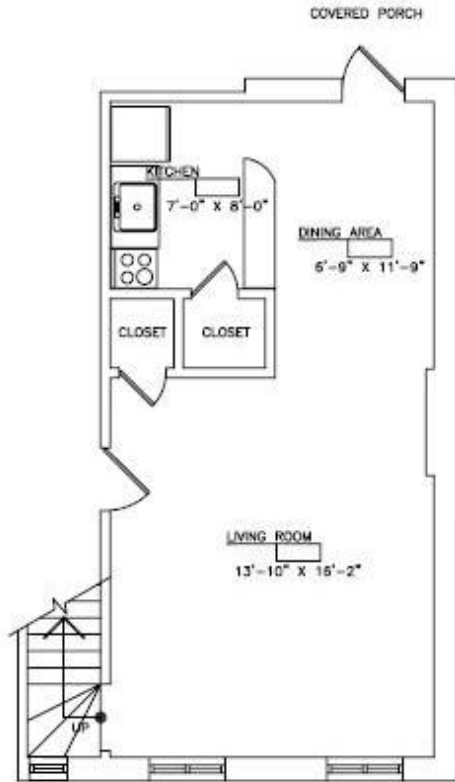

# College Arms Apartment Floor Plan---Apt. D5, D6

731 SOUTH HIGH STR  
WEST CHESTER, PENNSYLV

FIRST FLOOR

THIRD FLOOR  
STAIR LANDING

SECOND FLOOR